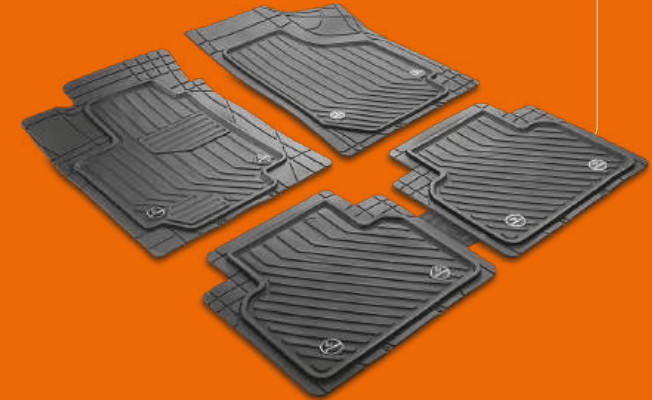

✦ TEMİZLENEBİLİR
YÜZEY
Cleanable

🌡️ İSİYA DAYANIKLI
Heat Resistant
+60 -20

5

**5 PARÇA
TAM SET**
5PCS FULL SET