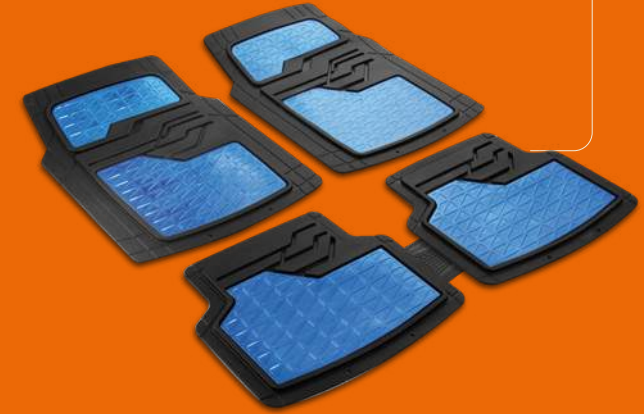

NEXT GENERATION CHROME